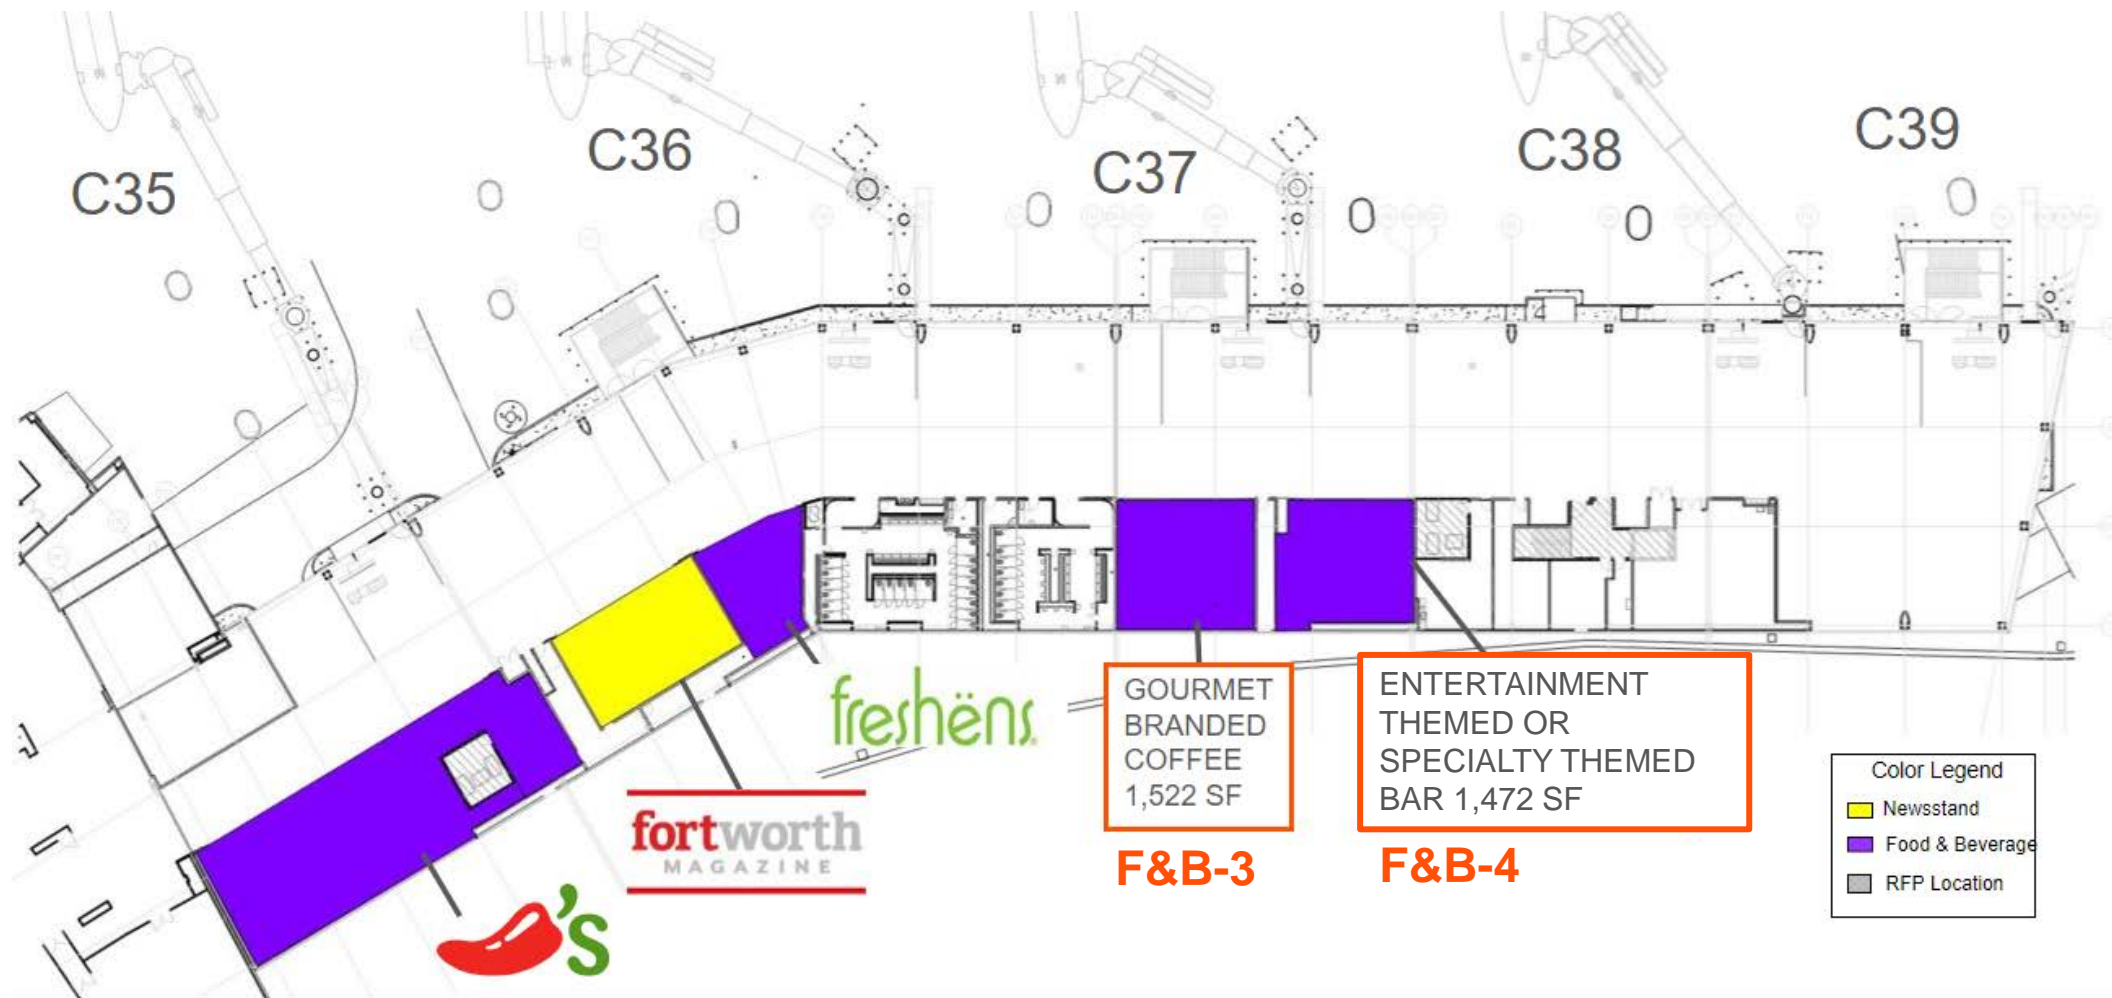

RFP Directory

Package	Space ID	Terminal	Gate	Concept
F&B-1	A-2-002B-A01	A	A08	Bar and Coffee
RTL-2	A-2-012D-A01	A	A09	Travel Essential
F&B-3	C-2-123D-A01	C	C37	Gourmet Coffee
F&B-4	C-2-124D-A01	C	C37	Entertainment Themed or Specialty Themed Bar
SVC-5	N/A	A,B,C,D &E	N/A	Automated Retail Vending

Color Legend
 Food & Beverage
 Retail
 Service

Terminal A Map

Low Gates

*Location with logos are existing concessions

Terminal C Map

High Gates

*Location with logos are existing concessions

Package: Automated Retail Vending

Terminal A

Terminal B

Terminal C

Terminal D

Terminal E