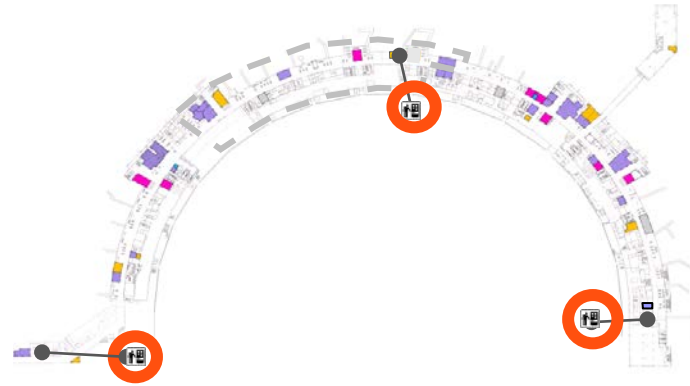

Color Legend
 Food & Beverage
 Retail
 Service

Terminal A Map

Low Gates

*Location with logos are existing concessions

Terminal C Map

High Gates

*Location with logos are existing concessions

Package: Automated Retail Vending

Terminal A

Terminal B

Terminal C

Terminal D

Terminal E