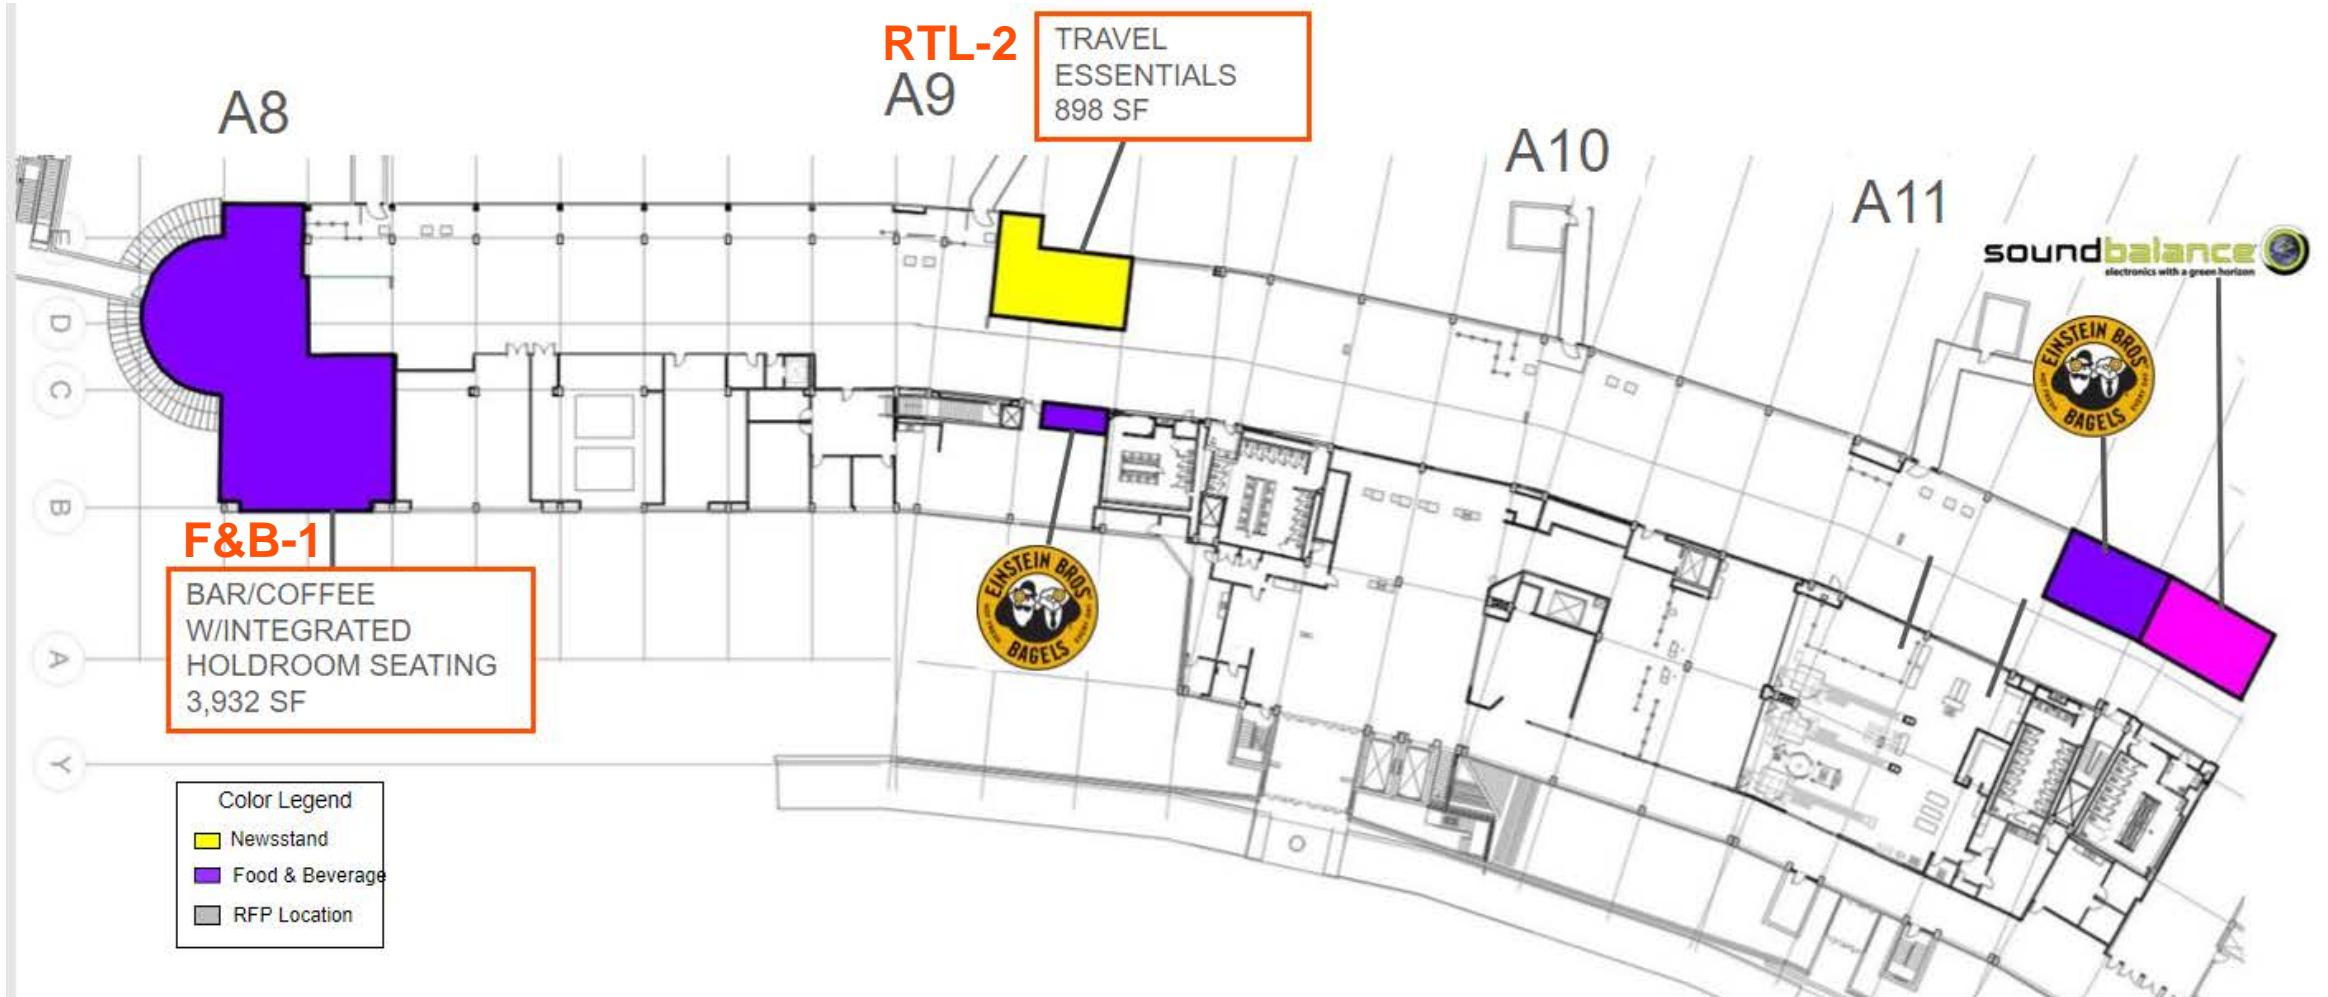

RFP Directory

Package	Space ID	Terminal	Gate	Concept
F&B-1	A-2-002B-A01	A	A08	Bar and Coffee
RTL-2	A-2-012D-A01	A	A09	Travel Essential
F&B-3	C-2-123D-A01	C	C37	Gourmet Coffee
F&B-4	C-2-124D-A01	C	C37	Entertainment Themed or Specialty Themed Bar
SVC-5	N/A	A,B,C,D &E	N/A	Automated Retail Vending

Color Legend
 Food & Beverage
 Retail
 Service

Terminal A Map

Low Gates

*Location with logos are existing concessions

Terminal C Map

High Gates

*Location with logos are existing concessions

Package: Automated Retail Vending

Terminal A

Terminal B

Terminal C

Terminal D

Terminal E