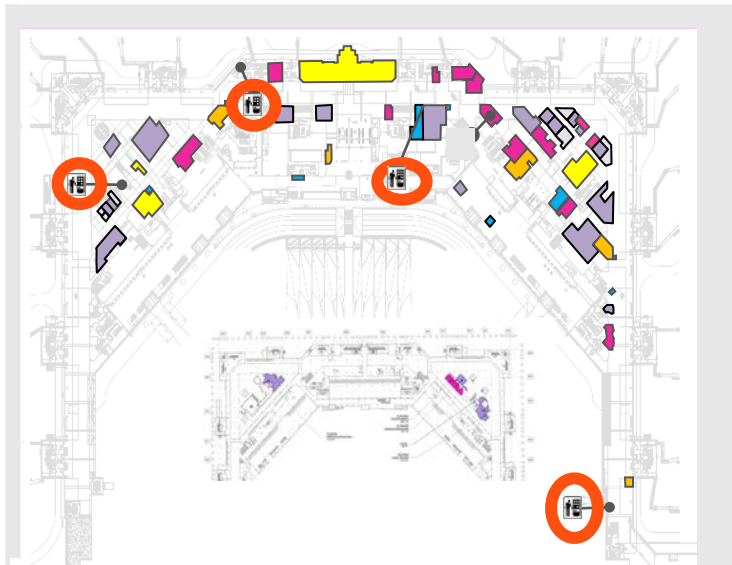

RFP Directory

Package	Space ID	Terminal	Gate	Concept
F&B-1	A-2-002B-A01	A	A08	Bar and Coffee
RTL-2	A-2-012D-A01	A	A09	Travel Essential
F&B-3	C-2-123D-A01	C	C37	Gourmet Coffee
F&B-4	C-2-124D-A01	C	C37	Entertainment Themed or Specialty Themed Bar
SVC-5	N/A	A,B,C,D &E	N/A	Automated Retail Vending

Color Legend
 Food & Beverage
 Retail
 Service

Terminal A Map

Low Gates

*Location with logos are existing concessions

Terminal C Map

High Gates

*Location with logos are existing concessions

Package: Automated Retail Vending

Terminal A

Terminal B

Terminal C

Terminal D

Terminal E