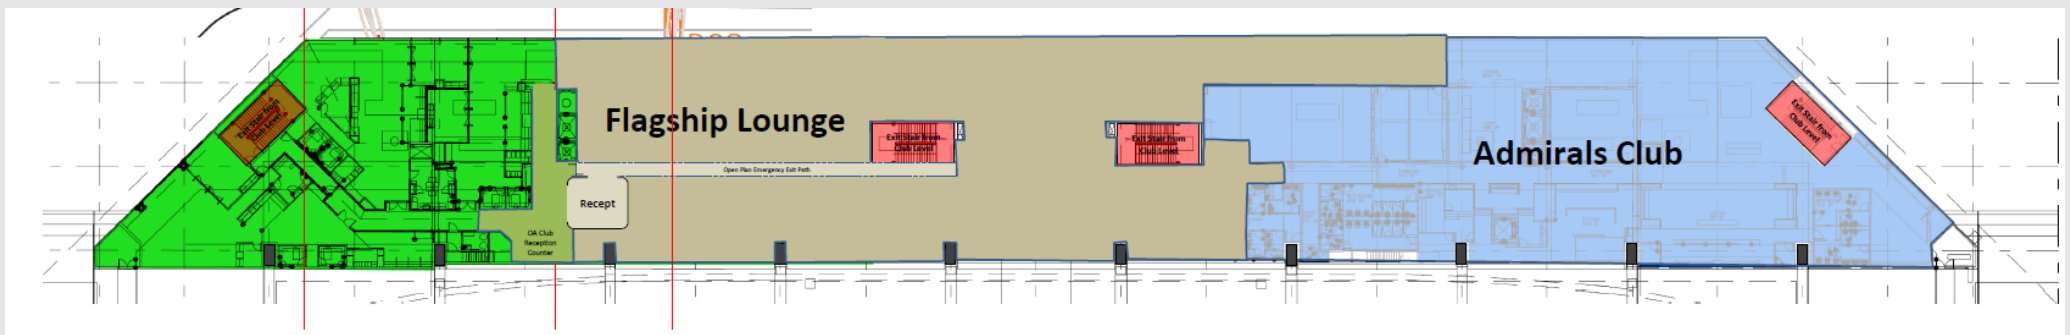

Club #1, #2, and part of #3 =
10,245 SF

Terminal E, Gate 31

Terminal E, Gate 31