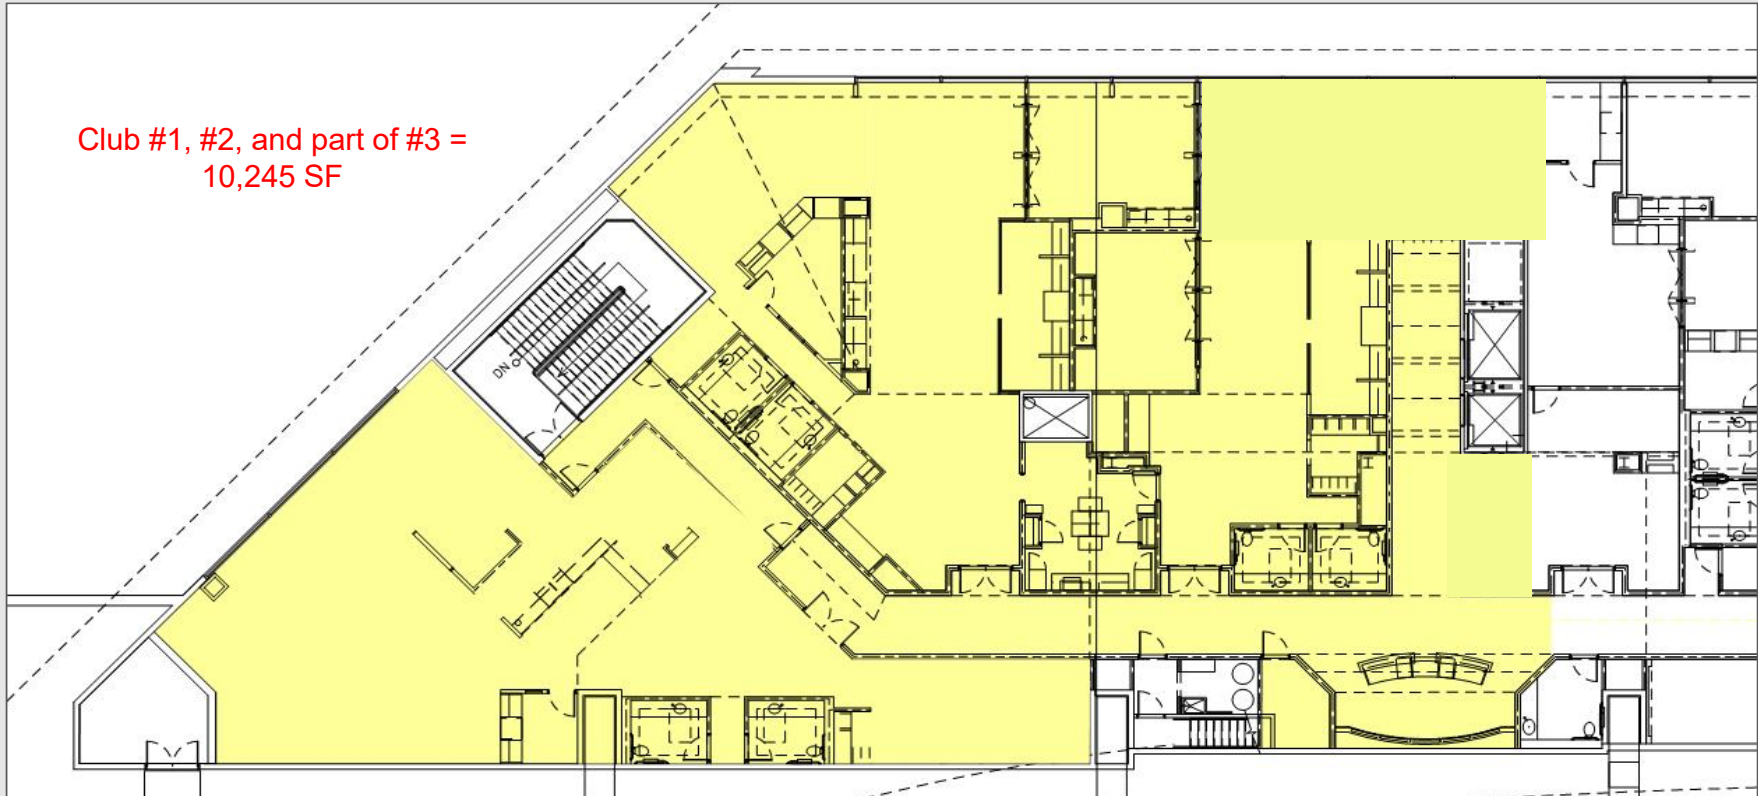

Club #1, #2, and part of #3 =
10,245 SF

Terminal E, Gate 31

Terminal E, Gate 31