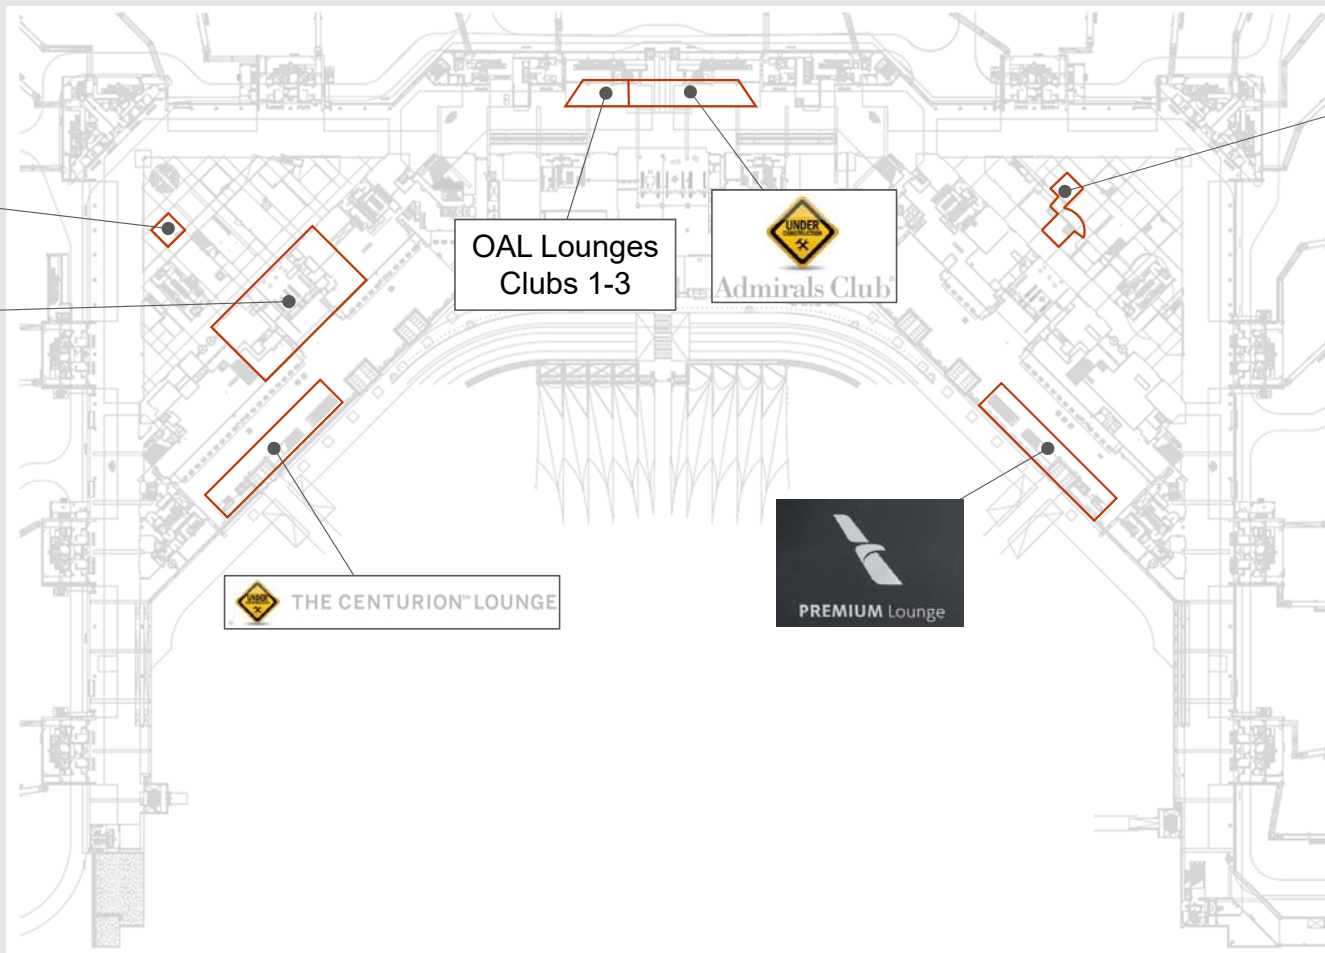

Current Lounge Condition: September 2018

THE CENTURION™ LOUNGE
Closed

THE CLUB
DFW

OAL Lounges
Clubs 1-3

Admirals Club

THE CENTURION™ LOUNGE

PREMIUM Lounge

OAL Lounge Space in Terminal D

Club #1, #2, and part of #3 =
10,245 SF

Terminal E, Gate 31

Terminal E, Gate 31