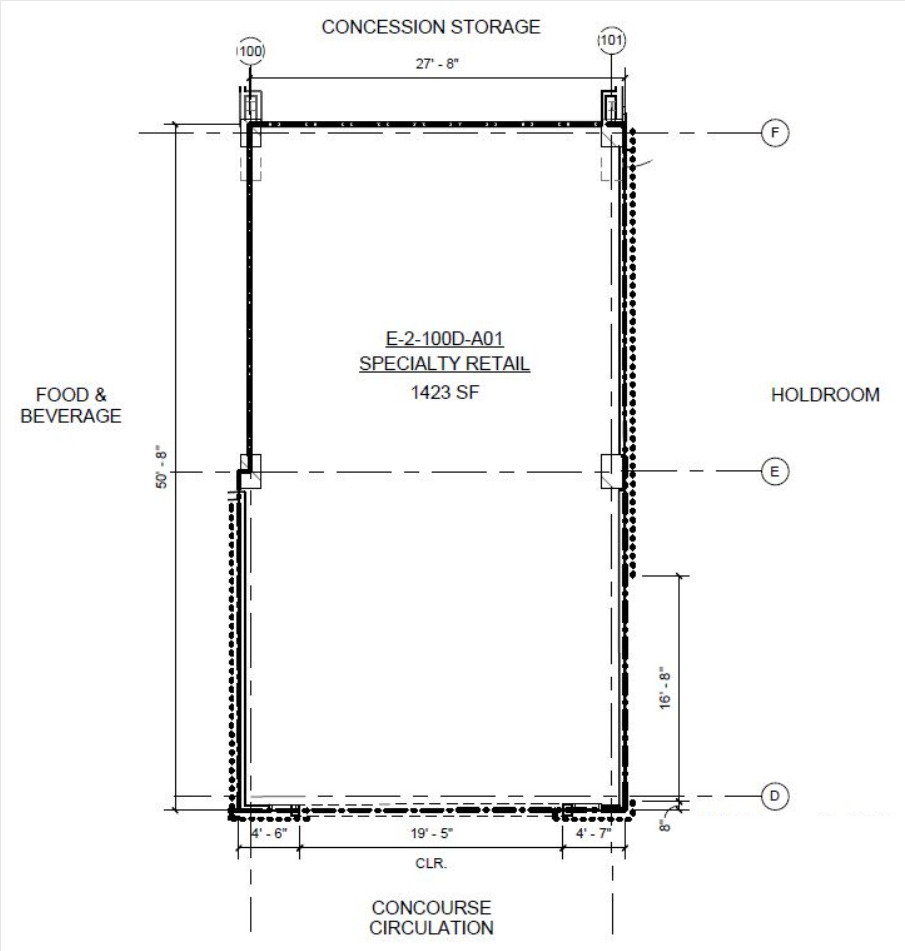

Club #1, #2, and part of #3 =
10,245 SF

Terminal E, Gate 31

Terminal E, Gate 31