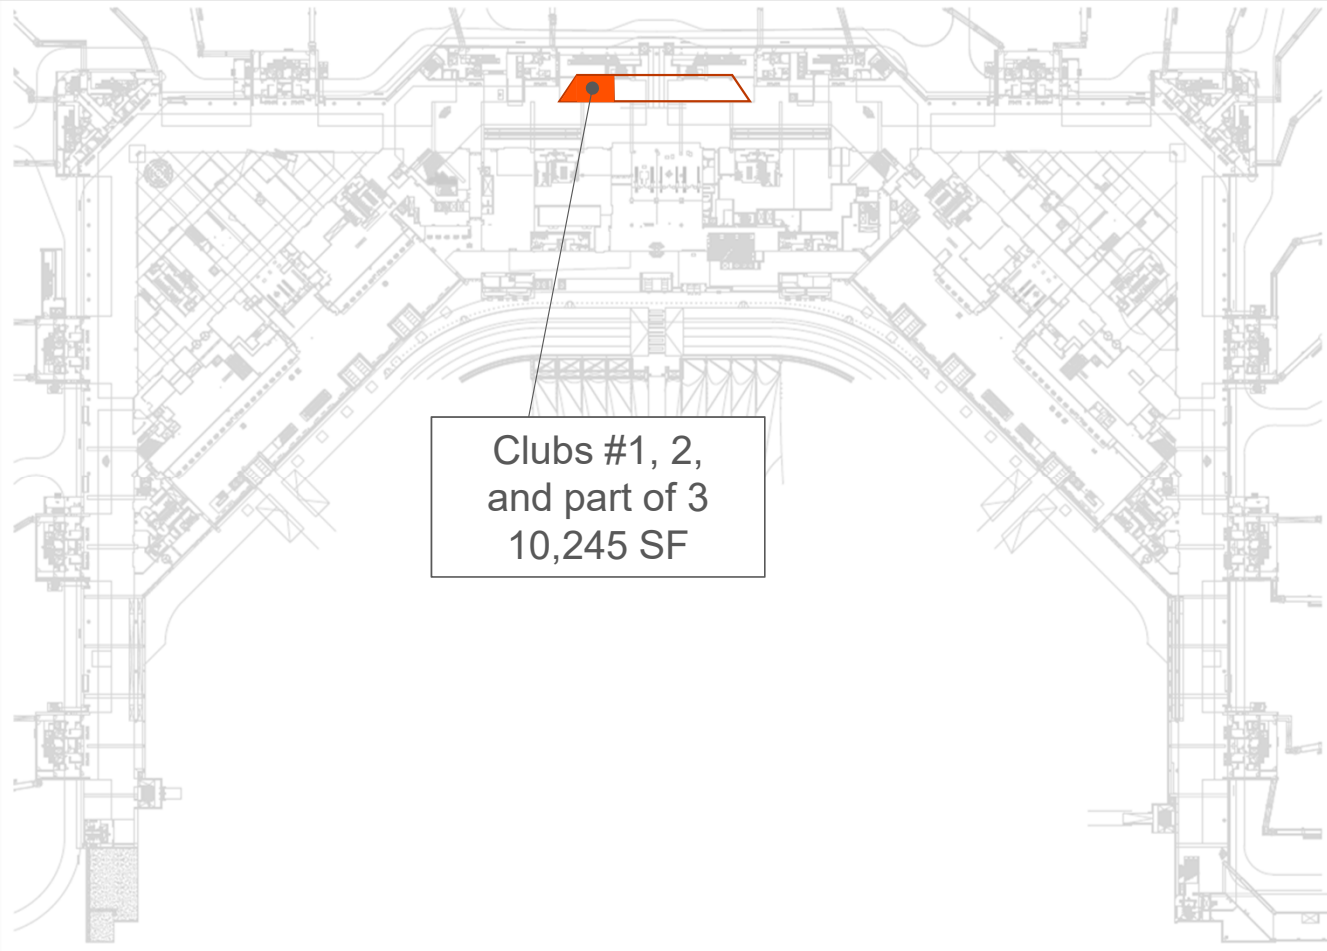

Current Lounge Condition: September 2018

THE CENTURION™ LOUNGE
Closed

THE CLUB
DFW

OAL Lounges
Clubs 1-3

Admirals Club

THE CENTURION™ LOUNGE

PREMIUM Lounge

OAL Lounge Space in Terminal D

Club #1, #2, and part of #3 =
10,245 SF

Terminal E, Gate 31

Terminal E, Gate 31